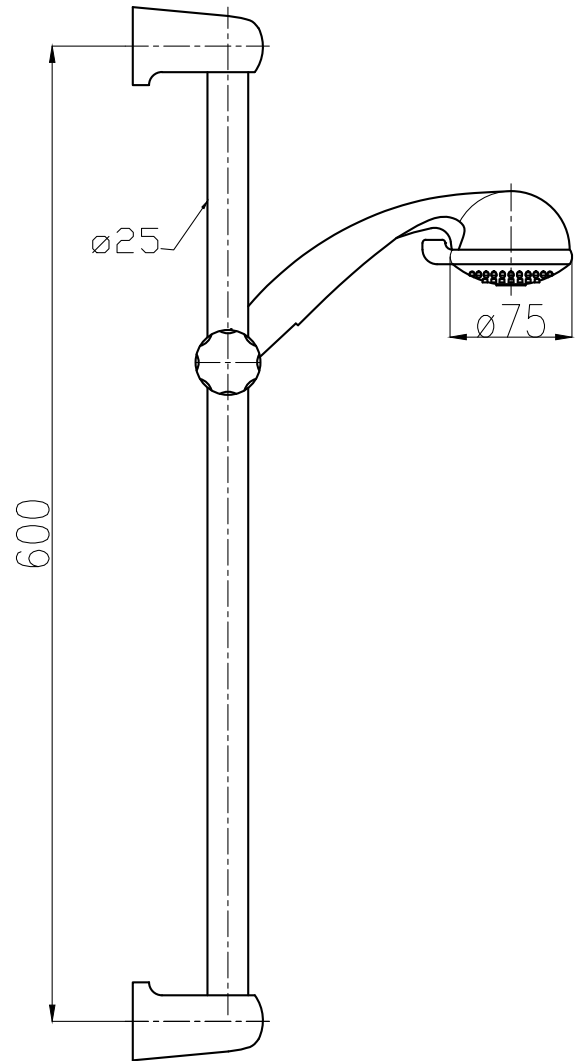

TG520
Monocomando lavello esterno con bocca
girevole lunga 200 mm
Single-lever sink mixer with 200mm long
swivel spout

TG525
Monocomando lavello
con bocca alta girevole fusa
 Single-lever sink mixer
 with cast high swivel spout

TG542
Monocomando lavello
con bocca girevole
 Single-lever sink mixer
 with swivel spout

TG547
Monocomando lavello
con bocca girevole in tubo
Single-lever sink mixer
with tubular swivel spout

TG900
Leva "Tiger"
"Tiger" lever

AC547
Scarico universale up&down 1"1/4
per lavabo e bidet
1"1/4 universal up&down pop-up waste
for basin and bidet

SD799

Saliscendi 60 cm completo di doccia "Tiger" tre getti autopulente art. DO743 e flessibile 150 cm

Slide rail 60 cm with "Tiger" 3-jet self-cleaning handshower art. DO743 and 150 cm flexible hose

DO743

Doccia "Tiger" tre getti autopulente cromata da 1/2"

1/2" "Tiger" 3-jet self-cleaning chromed handshower