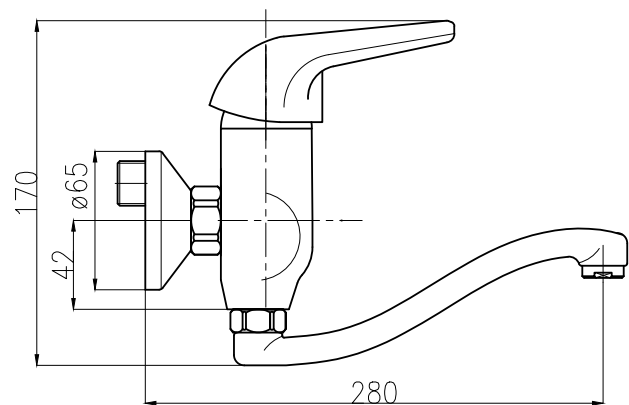

TG407
Monocomando doccia esterno
Single-lever shower mixer

TG419
Monocomando incasso doccia
Built-in single-lever shower mixer

TG500
Monocomando lavello
con bocca alta girevole in tubo
Single-lever sink mixer
with tubular high swivel spout

TG520
Monocomando lavello esterno con bocca
girevole lunga 200 mm
Single-lever sink mixer with 200mm long
swivel spout

TG525
Monocomando lavello
con bocca alta girevole fusa
 Single-lever sink mixer
 with cast high swivel spout