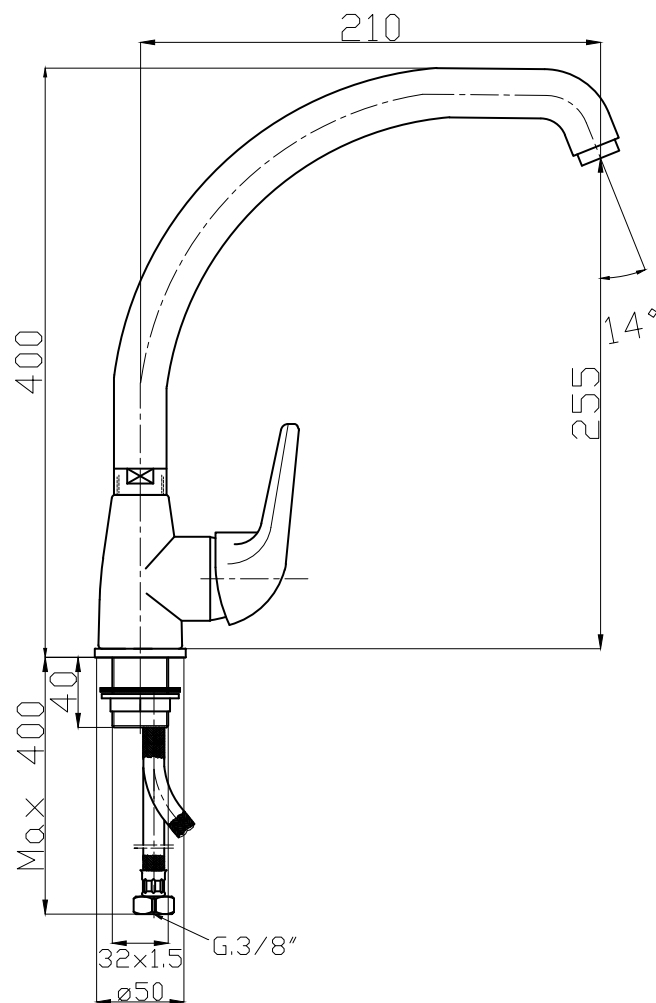

TG500
Monocomando lavello
con bocca alta girevole in tubo
Single-lever sink mixer
with tubular high swivel spout