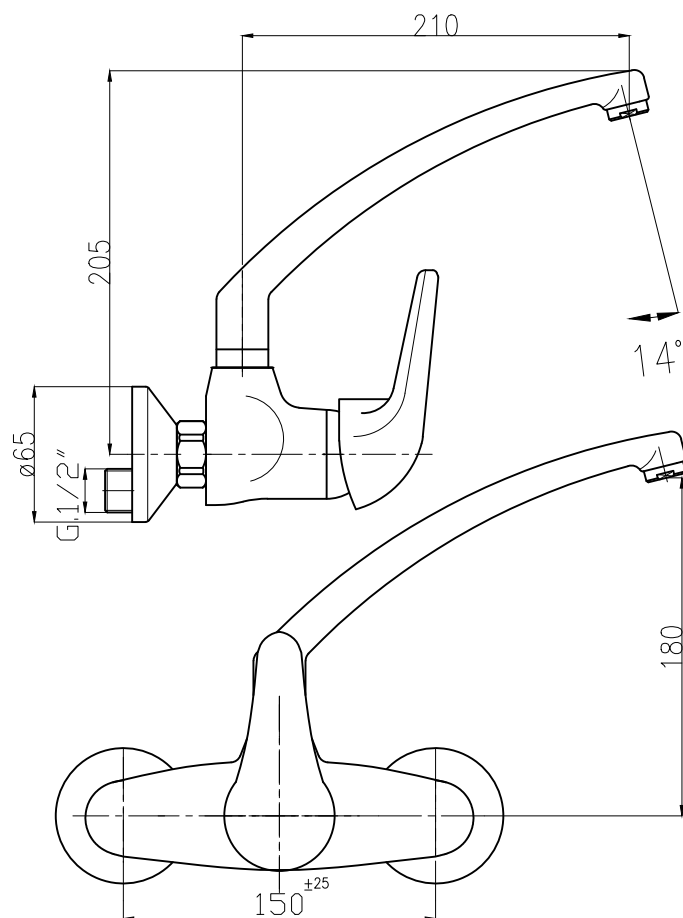

CARTRIDGE:

Tiger series is supplied with ø 40 mm ceramic-disc cartridge without distributor.

TG101
Monocomando vasca esterno
con doccia 3 getti e flessibile 150 cm
 Single-lever bath mixer with 3-jet handshower
 and 150 cm flexible hose

TG407
Monocomando doccia esterno
Single-lever shower mixer

TG419
Monocomando incasso doccia
Built-in single-lever shower mixer

TG500
Monocomando lavello
con bocca alta girevole in tubo
Single-lever sink mixer
with tubular high swivel spout

TG520
Monocomando lavello esterno con bocca
girevole lunga 200 mm
Single-lever sink mixer with 200mm long
swivel spout

TG525
Monocomando lavello
con bocca alta girevole fusa
 Single-lever sink mixer
 with cast high swivel spout

CD101

Set colonna doccia completa in acciaio cromato Ø21 mm, soffione in ABS Ø200 mm, doccia in ABS 5 getti con eco-stop, flessibile 40 cm e flessibile 150 cm, completo di deviatore

Complete stainless steel shower set Ø21 cm with Ø200 mm abs shower rose, 5-jet abs shower head with eco-stop, 40 cm flexible hose and 150 cm flexible hose, complete with diverter