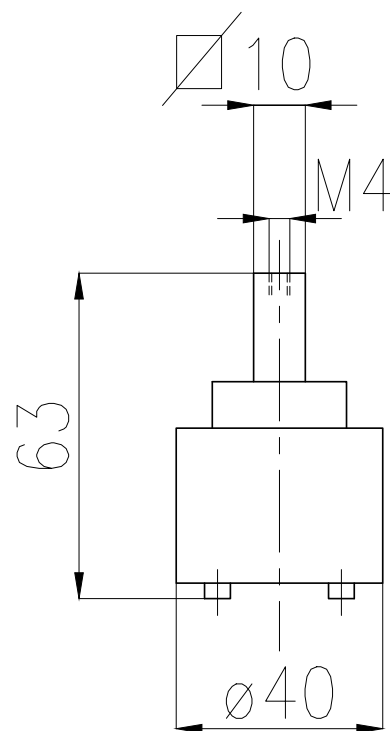

TG950
Cartuccia $\varnothing 40$ mm per serie "Tiger"
"Tiger" cartridge $\varnothing 40$ mm