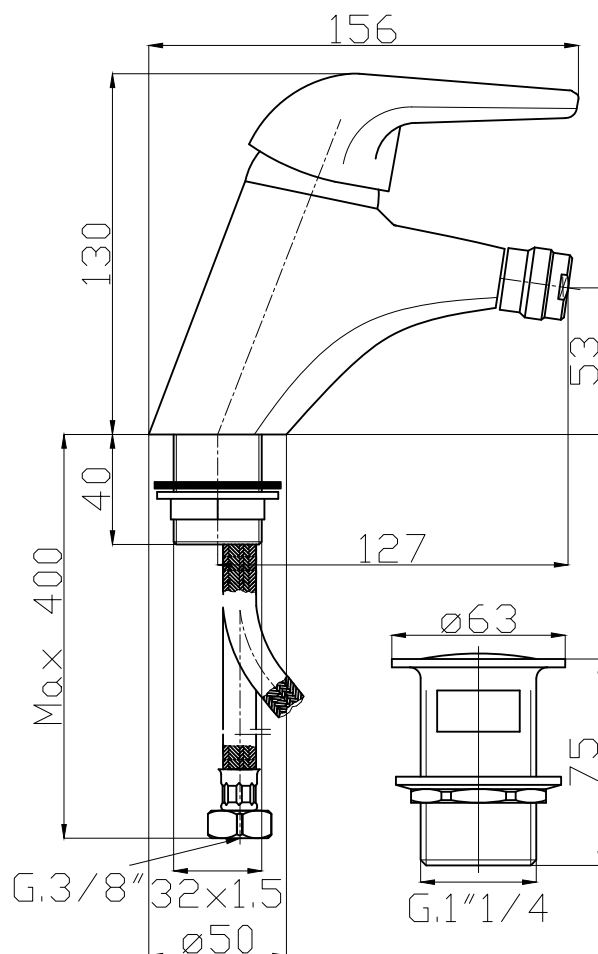

CONNECTIONS:

Single-hole basin, bidet and sink mixers are supplied with art. 703 couple of stainless steel flexible hoses G. 3/8" F. By request G. 1/2" F.

CARTUCCIA:

La serie Tiger è fornita con cartuccia ø 40 mm a dischi ceramici senza distributore.

CARTRIDGE:

Tiger series is supplied with ø 40 mm ceramic-disc cartridge without distributor.

TG101
Monocomando vasca esterno
con doccia 3 getti e flessibile 150 cm
 Single-lever bath mixer with 3-jet handshower
 and 150 cm flexible hose

TG107
Monocomando vasca esterno
 Single-lever bath mixer

TG119
Monocomando incasso vasca/doccia
Built-in single lever bath/shower mixer

TG200
Monocomando lavabo con
scarico up&down 1"1/4 art. AC547
Single-lever basin mixer with 1"1/4
up&down pop-up waste art. AC547

CD101

Set colonna doccia completa in acciaio cromato Ø21 mm, soffione in ABS Ø200 mm, doccia in ABS 5 getti con eco-stop, flessibile 40 cm e flessibile 150 cm, completo di deviatore

Complete stainless steel shower set Ø21 cm with Ø200 mm abs shower rose, 5-jet abs shower head with eco-stop, 40 cm flexible hose and 150 cm flexible hose, complete with diverter