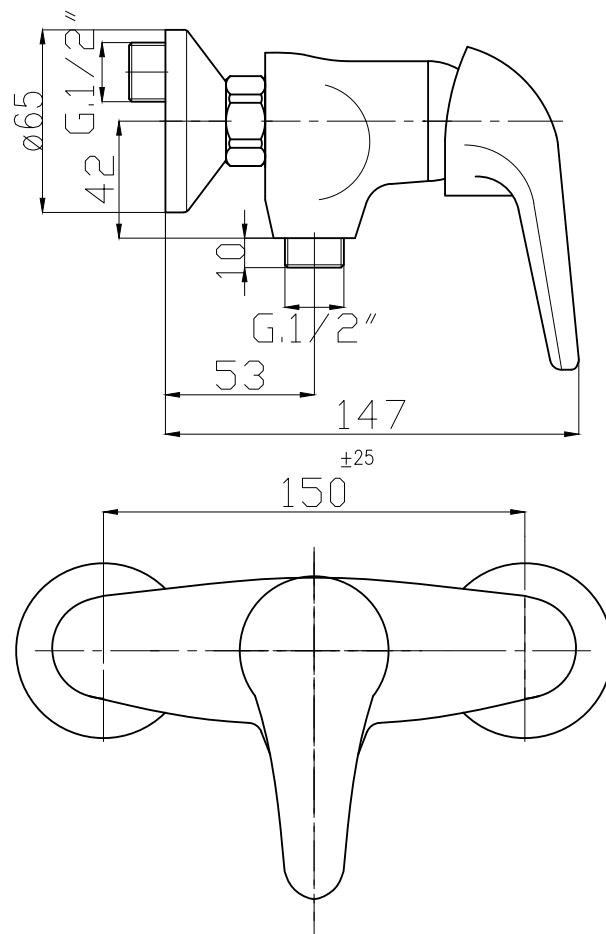

TG407
Monocomando doccia esterno
Single-lever shower mixer