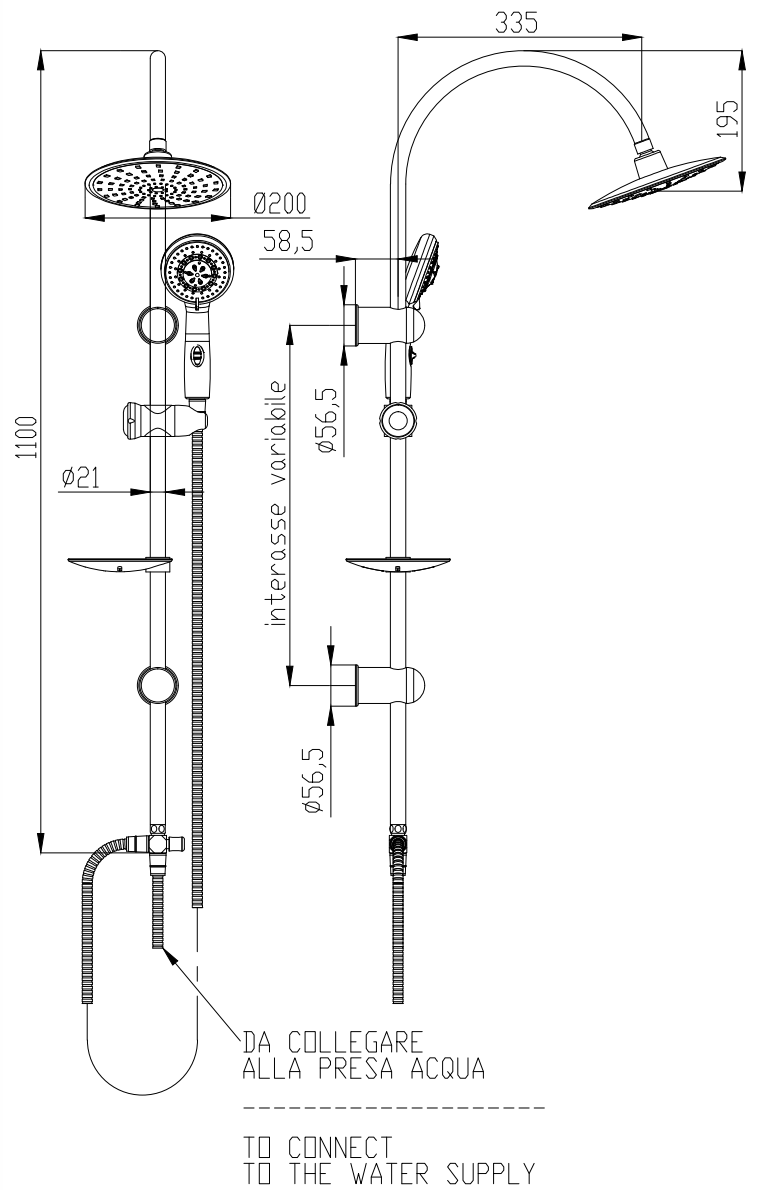

TG520
Monocomando lavello esterno con bocca
girevole lunga 200 mm
Single-lever sink mixer with 200mm long
swivel spout

TG525
Monocomando lavello
con bocca alta girevole fusa
 Single-lever sink mixer
 with cast high swivel spout

AC547
Scarico universale up&down 1"1/4
per lavabo e bidet
1"1/4 universal up&down pop-up waste
for basin and bidet

SD799

Saliscendi 60 cm completo di doccia "Tiger" tre getti autopulente art. DO743 e flessibile 150 cm

Slide rail 60 cm with "Tiger" 3-jet self-cleaning handshower art. DO743 and 150 cm flexible hose

DO743

Doccia "Tiger" tre getti autopulente cromata da 1/2"

1/2" "Tiger" 3-jet self-cleaning chromed handshower

CD101

Set colonna doccia completa in acciaio cromato Ø21 mm, soffione in ABS Ø200 mm, doccia in ABS 5 getti con eco-stop, flessibile 40 cm e flessibile 150 cm, completo di deviatore

Complete stainless steel shower set Ø21 cm with Ø200 mm abs shower rose, 5-jet abs shower head with eco-stop, 40 cm flexible hose and 150 cm flexible hose, complete with diverter