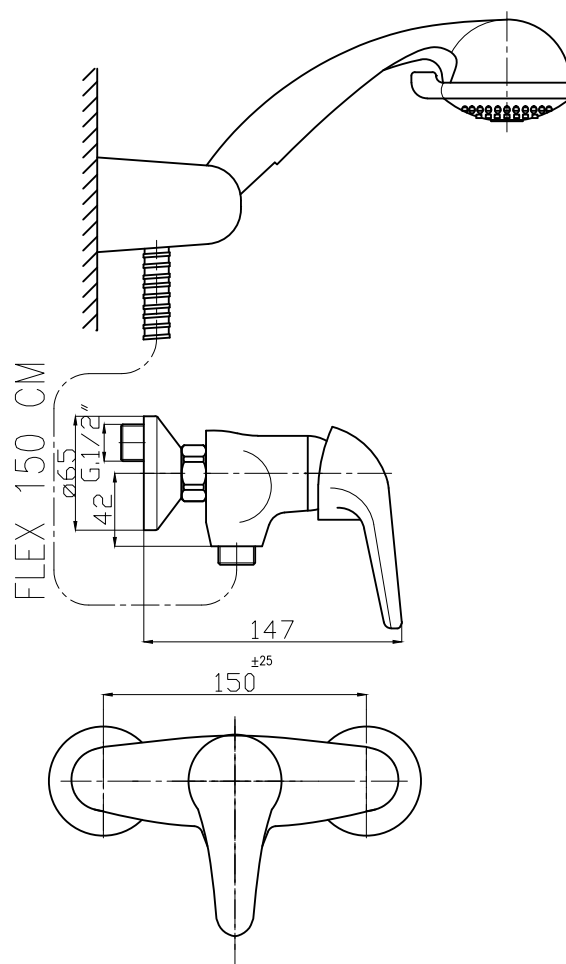

TG401
Monocomando doccia esterno
con doccia 3 getti e flessibile 150 cm
Single-lever shower mixer with 3-jet handshower
and 150 cm flexible hose